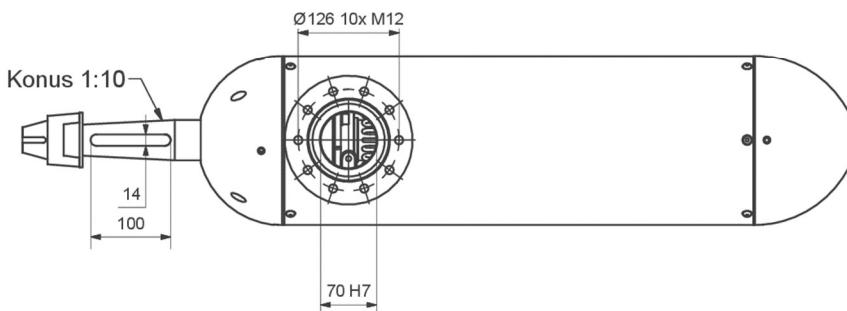

Fischer Panda GmbH
Otto - Hahn - Str.40
33104 Paderborn
Germany

contact person:
Martin Mews
Gerhard Hesse
Marcel Schwarzenberg-U.

+49 5254 9202-350
+49 5254 9202-238
+49 5254 9202-352

mmews@fischerpanda.de
ghesse@fischerpanda.de
mschwarzenberg@fischerpanda.de