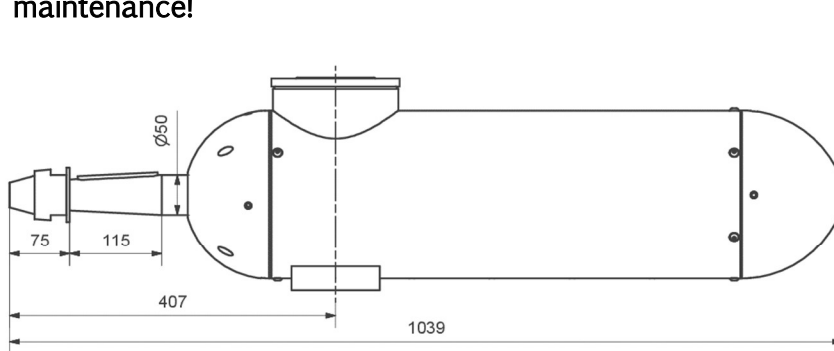

Fischer Panda GmbH
Otto - Hahn - Str.40
33104 Paderborn
Germany

contact person:
Martin Mews
Gerhard Hesse
Marcel Schwarzenberg-U.

+49 5254 9202-350
+49 5254 9202-238
+49 5254 9202-352

mmews@fischerpanda.de
ghesse@fischerpanda.de
mschwarzenberg@fischerpanda.de