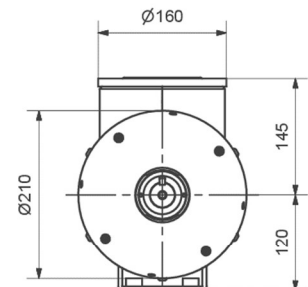

Fischer Panda GmbH
Otto - Hahn - Str.40
33104 Paderborn
Germany

contact person:
Martin Mews
Gerhard Hesse
Marcel Schwarzenberg-U.

+49 5254 9202-350
+49 5254 9202-238
+49 5254 9202-352

mmews@fischerpanda.de
ghesse@fischerpanda.de
mschwarzenberg@fischerpanda.de