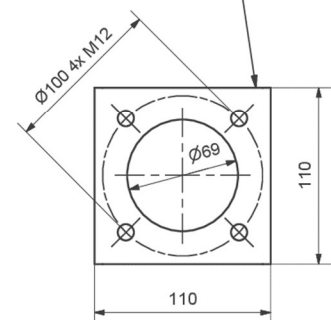

Fischer Panda GmbH
Otto - Hahn - Str.40
33104 Paderborn
Germany

contact person:
Martin Mews
Gerhard Hesse
Marcel Schwarzenberg-U.

+49 5254 9202-350
+49 5254 9202-238
+49 5254 9202-352

mmews@fischerpanda.de
ghesse@fischerpanda.de
mschwarzenberg@fischerpanda.de