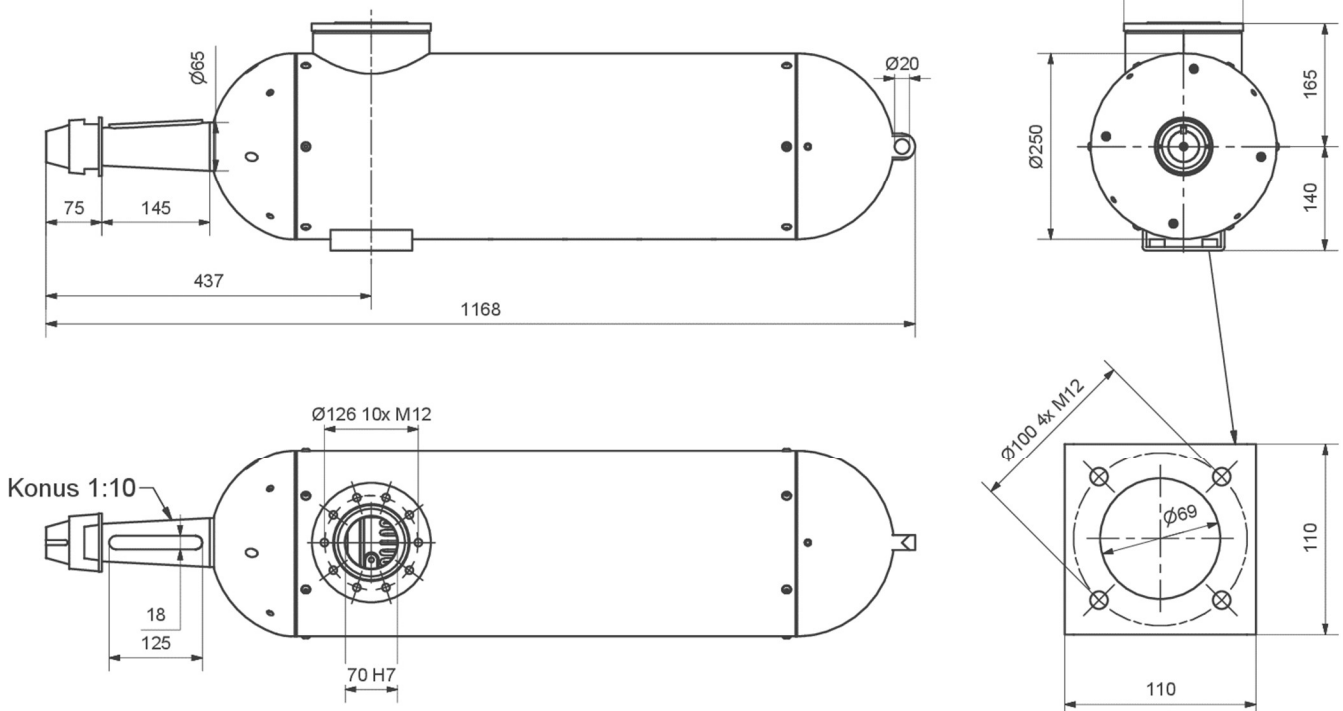

Fischer Panda GmbH
Otto - Hahn - Str.40
33104 Paderborn
Germany

contact person:
Martin Mews
Gerhard Hesse
Marcel Schwarzenberg-U.

+49 5254 9202-350
+49 5254 9202-238
+49 5254 9202-352

mmews@fischerpanda.de
ghesse@fischerpanda.de
mschwarzenberg@fischerpanda.de